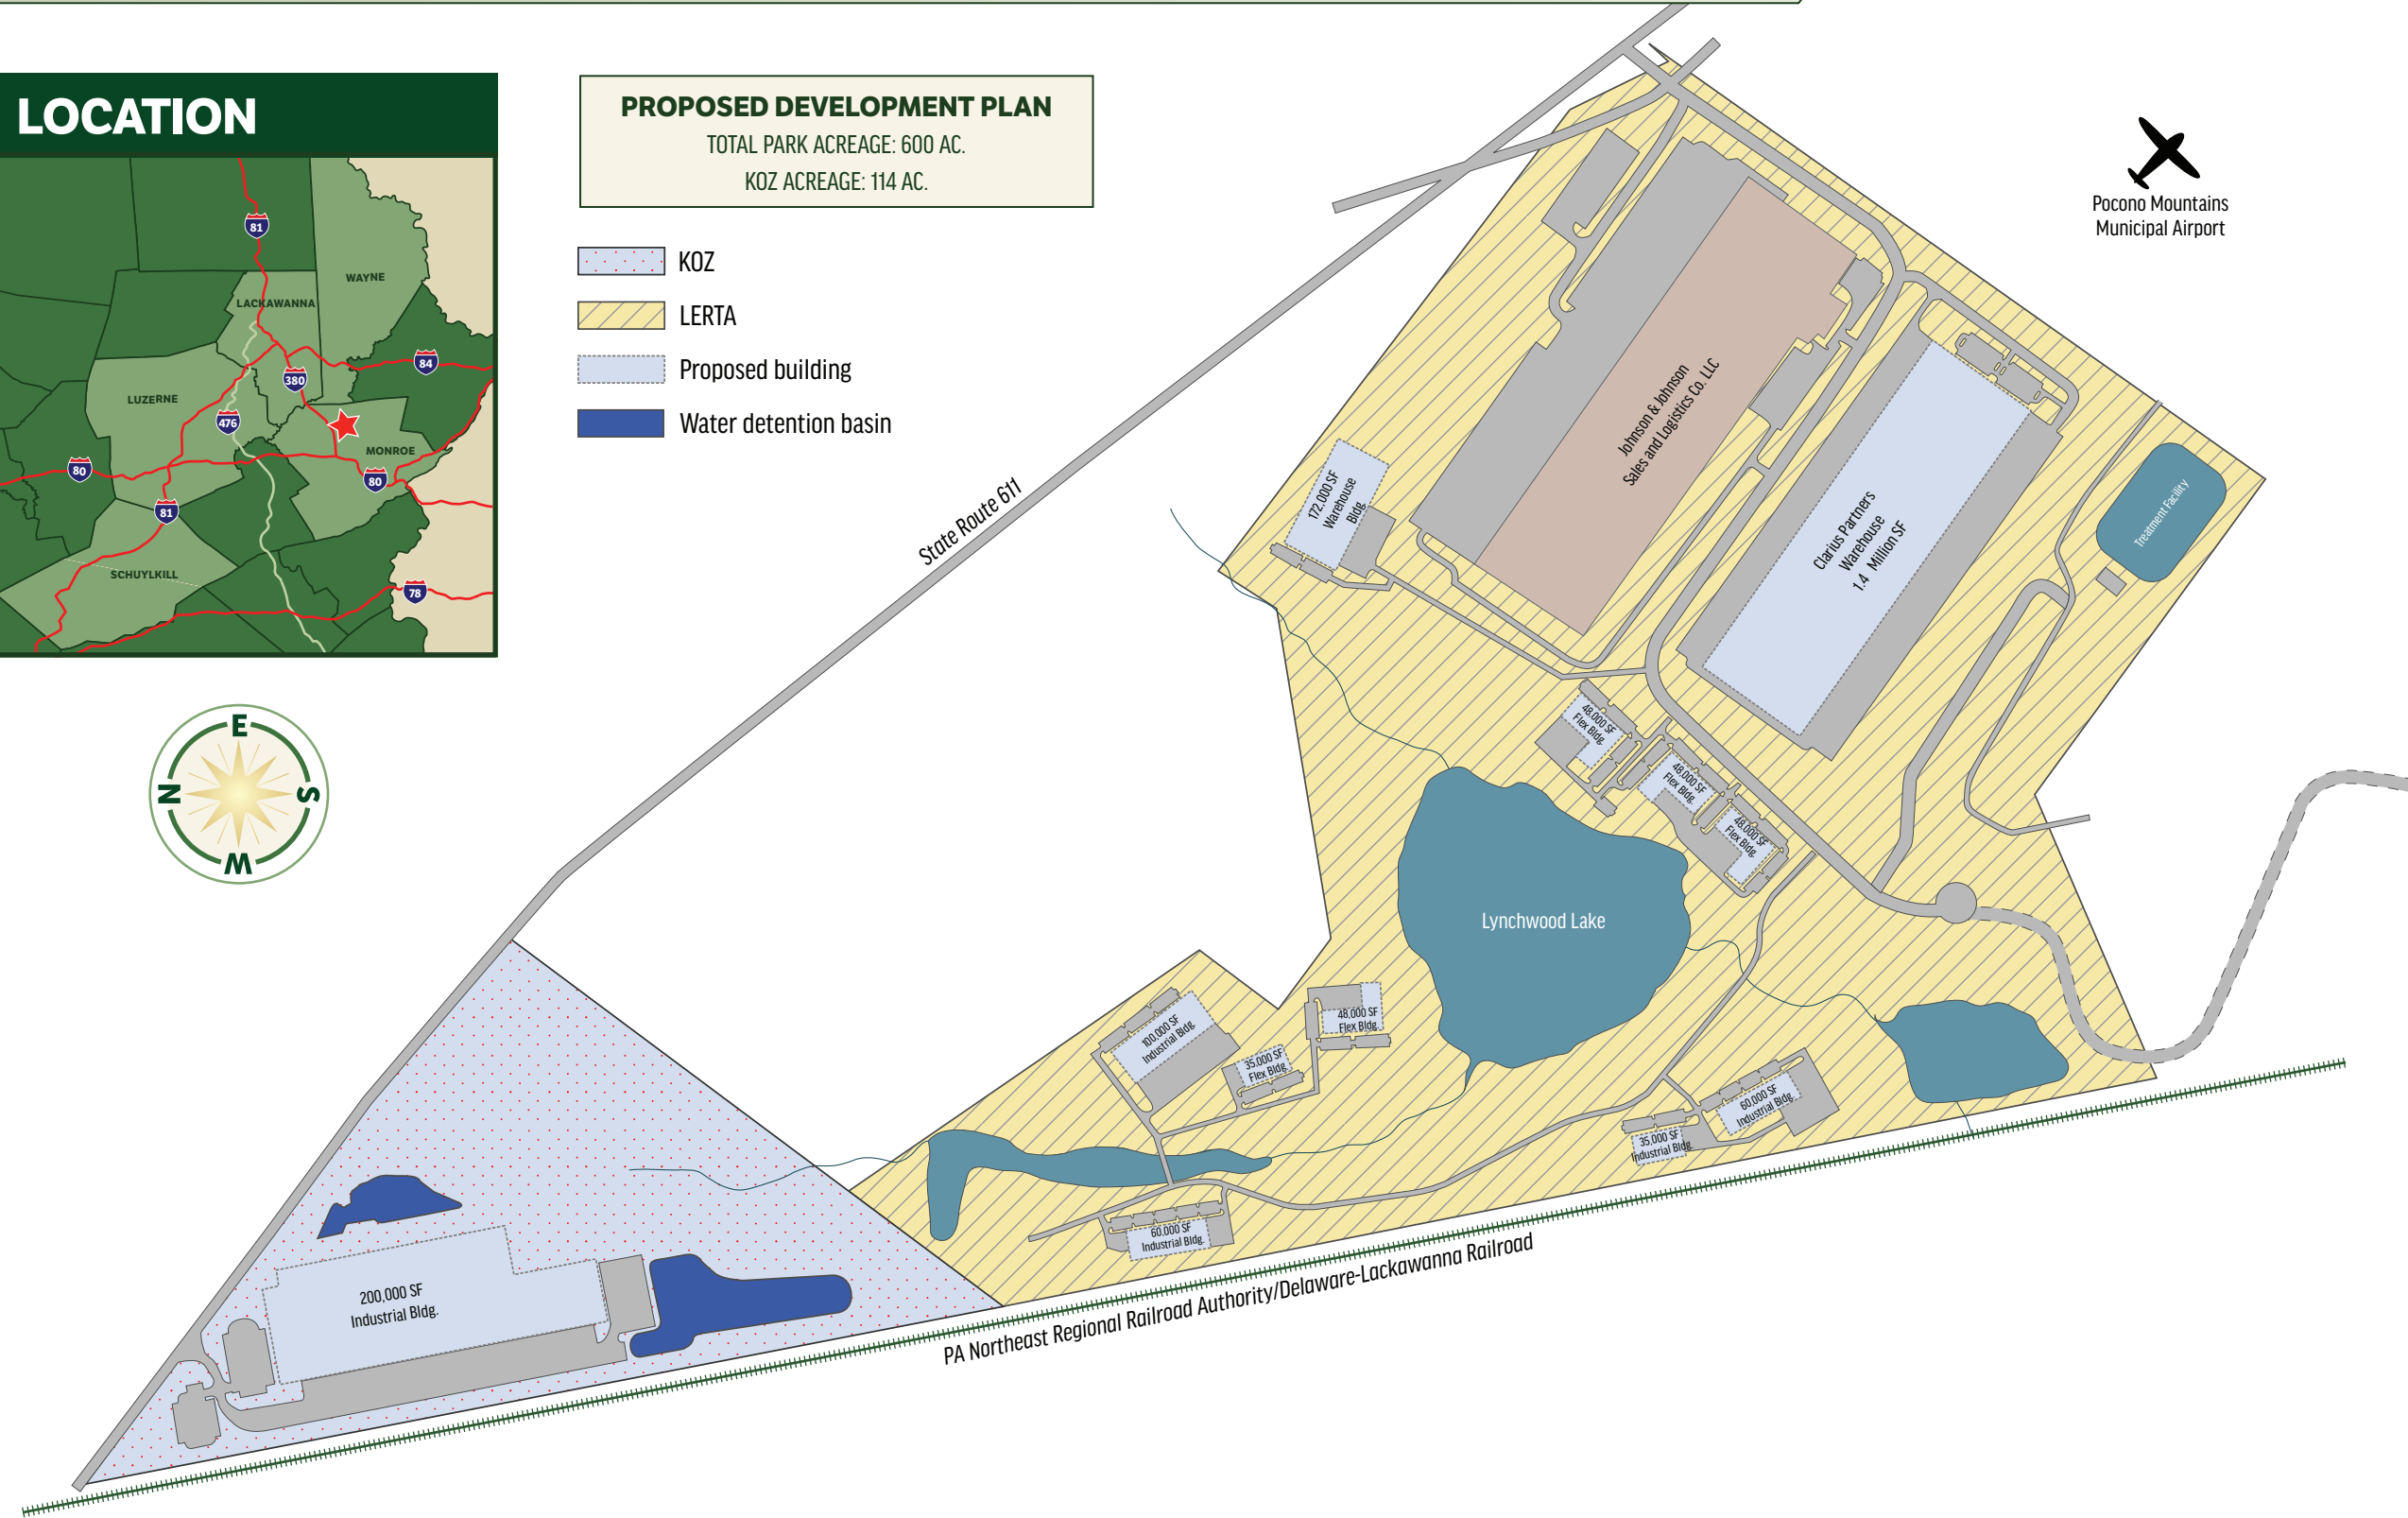

POCONO MOUNTAINS CORPORATE CENTER WEST

COOLBAUGH TOWNSHIP • MONROE COUNTY • PENNSYLVANIA

LOCATION

PROPOSED DEVELOPMENT PLAN

TOTAL PARK ACREAGE: 600 AC.
K0Z ACREAGE: 114 AC.

- K0Z
- LERTA
- Proposed building
- Water detention basin