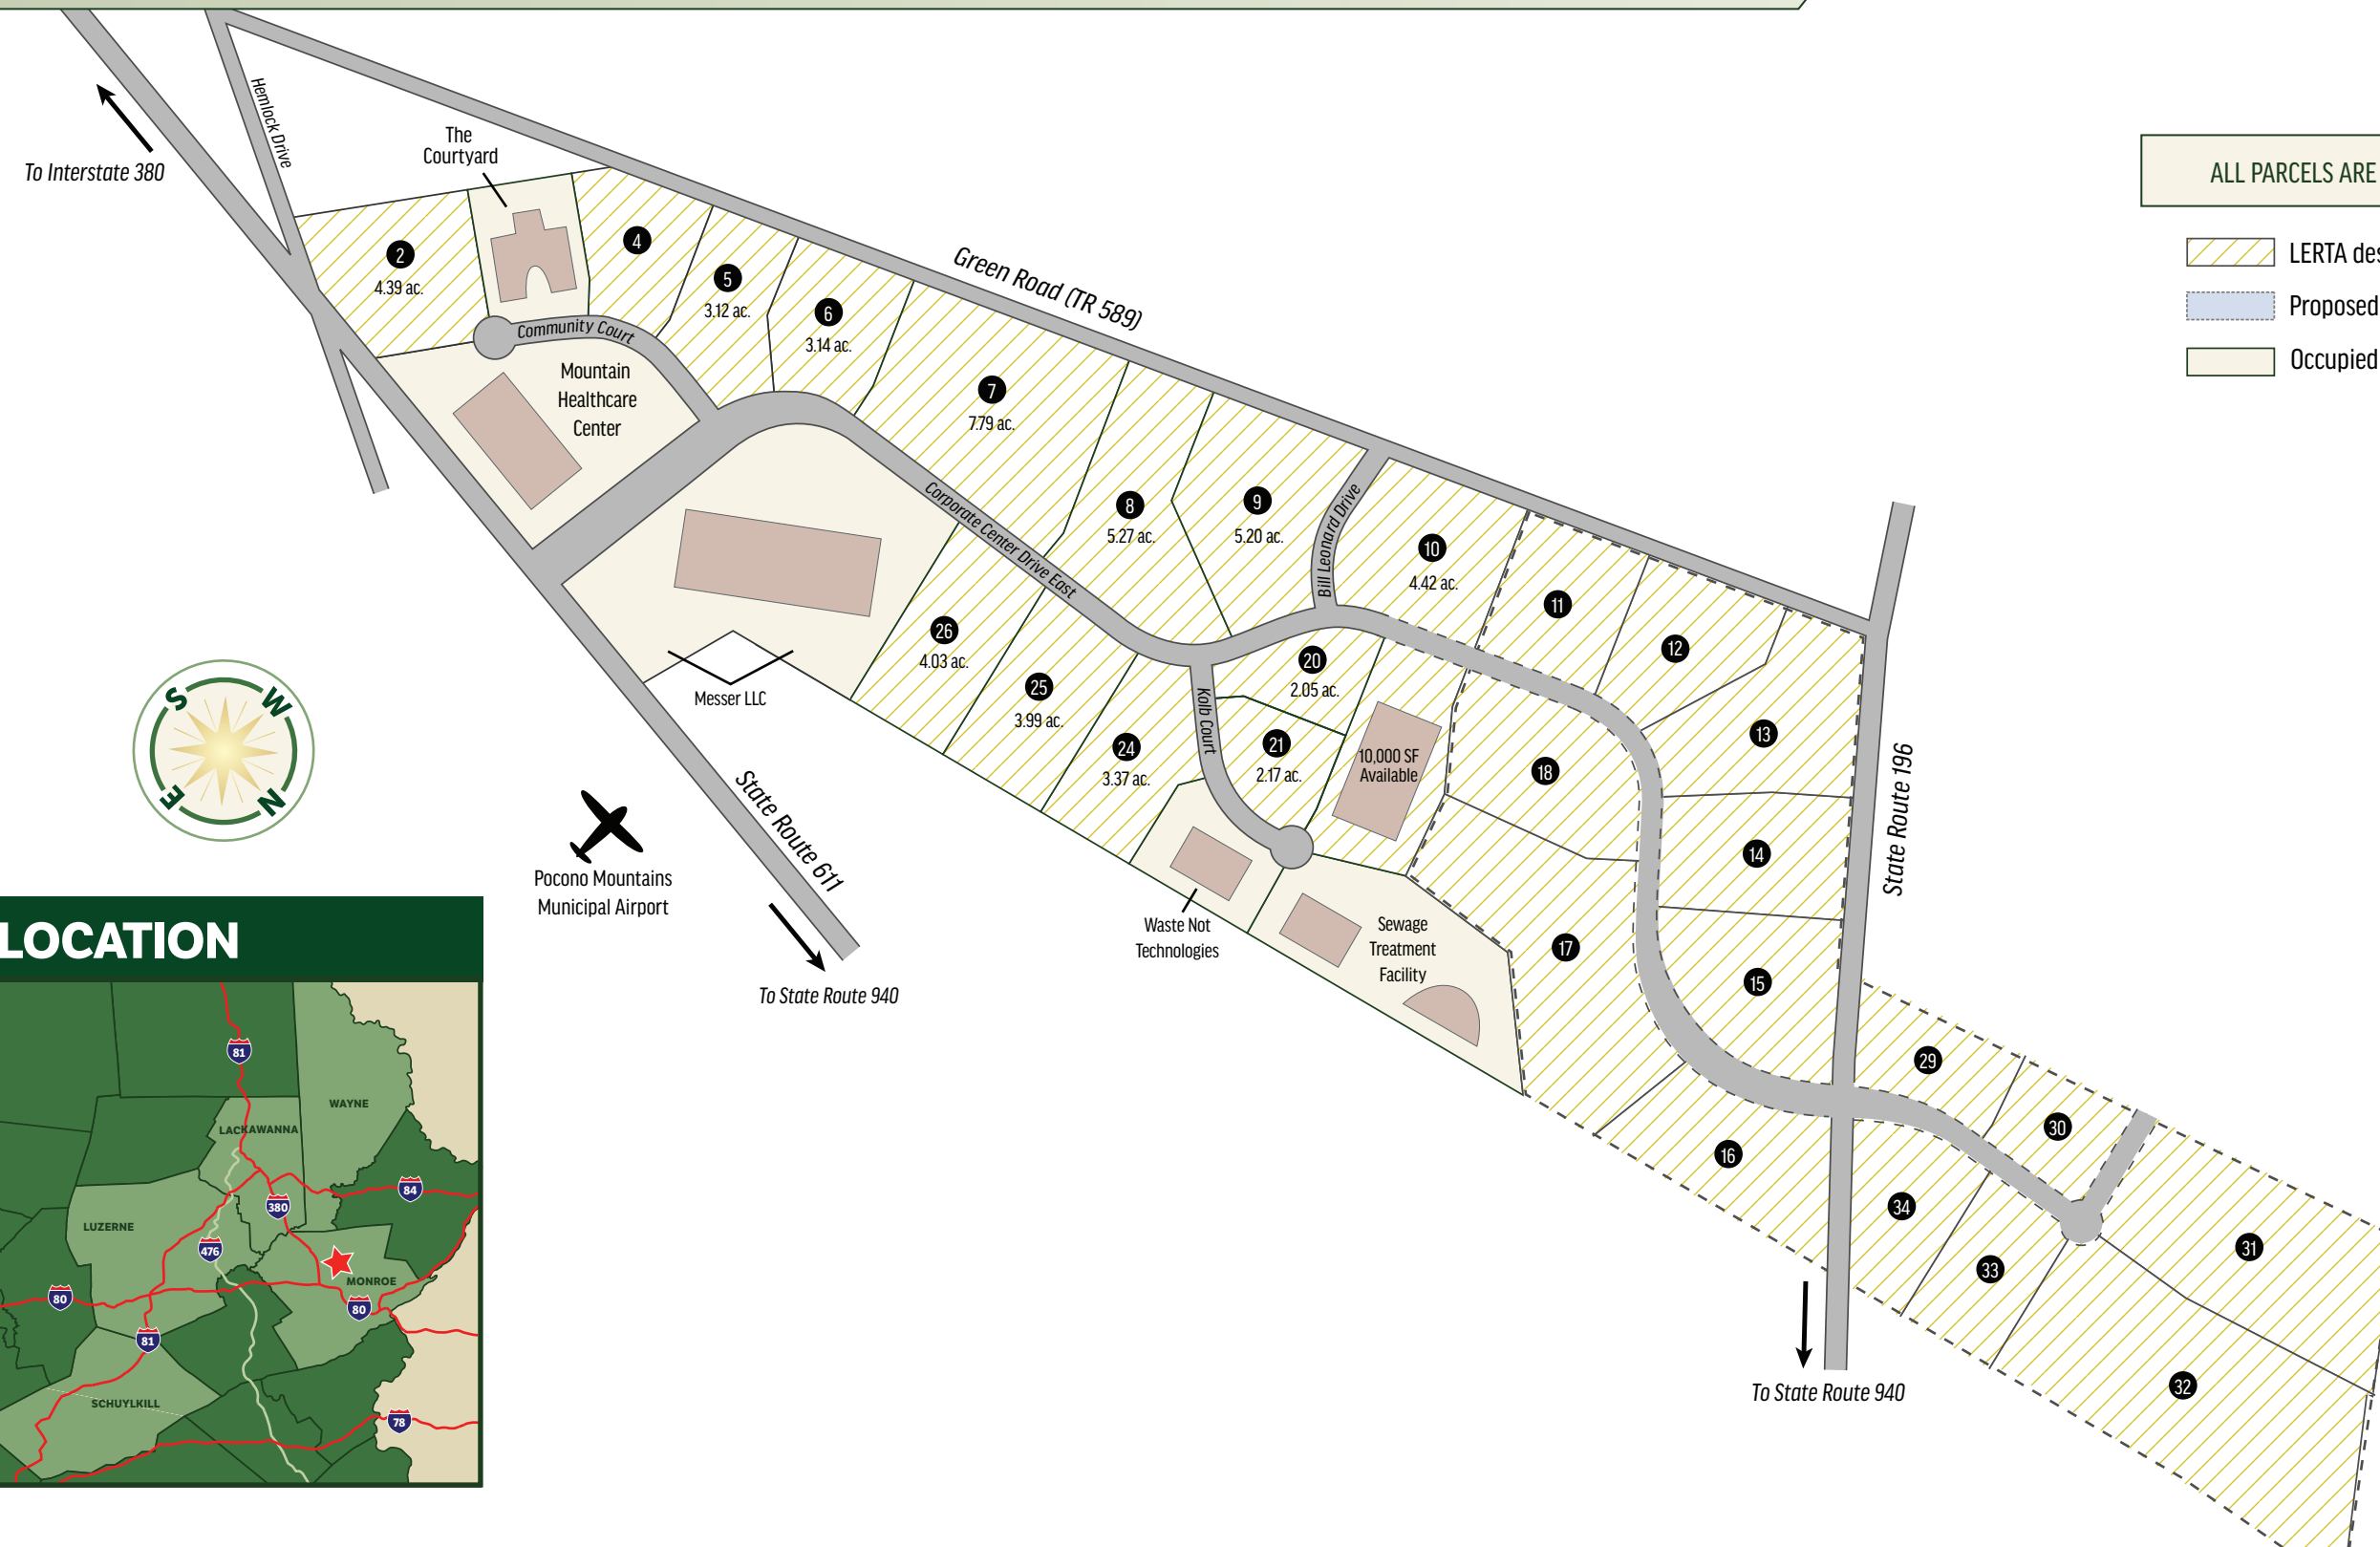

POCONO MOUNTAINS CORPORATE CENTER EAST

COOLBAUGH TOWNSHIP • MONROE COUNTY • PENNSYLVANIA

ALL PARCELS ARE LERTA DESIGNATED.

- LERTA designated
- Proposed building
- Occupied

CONTACTS

Pocono Mountains Economic Development CORPORATION

POCONO MOUNTAINS ECONOMIC DEVELOPMENT CORP.

Charles Leonard
Executive Director
701 Main Street, Suite 407
Stroudsburg, PA 18360

Phone: 570-839-1992
Toll Free: 877-736-7700
info@pmedc.com
www.pmedc.com