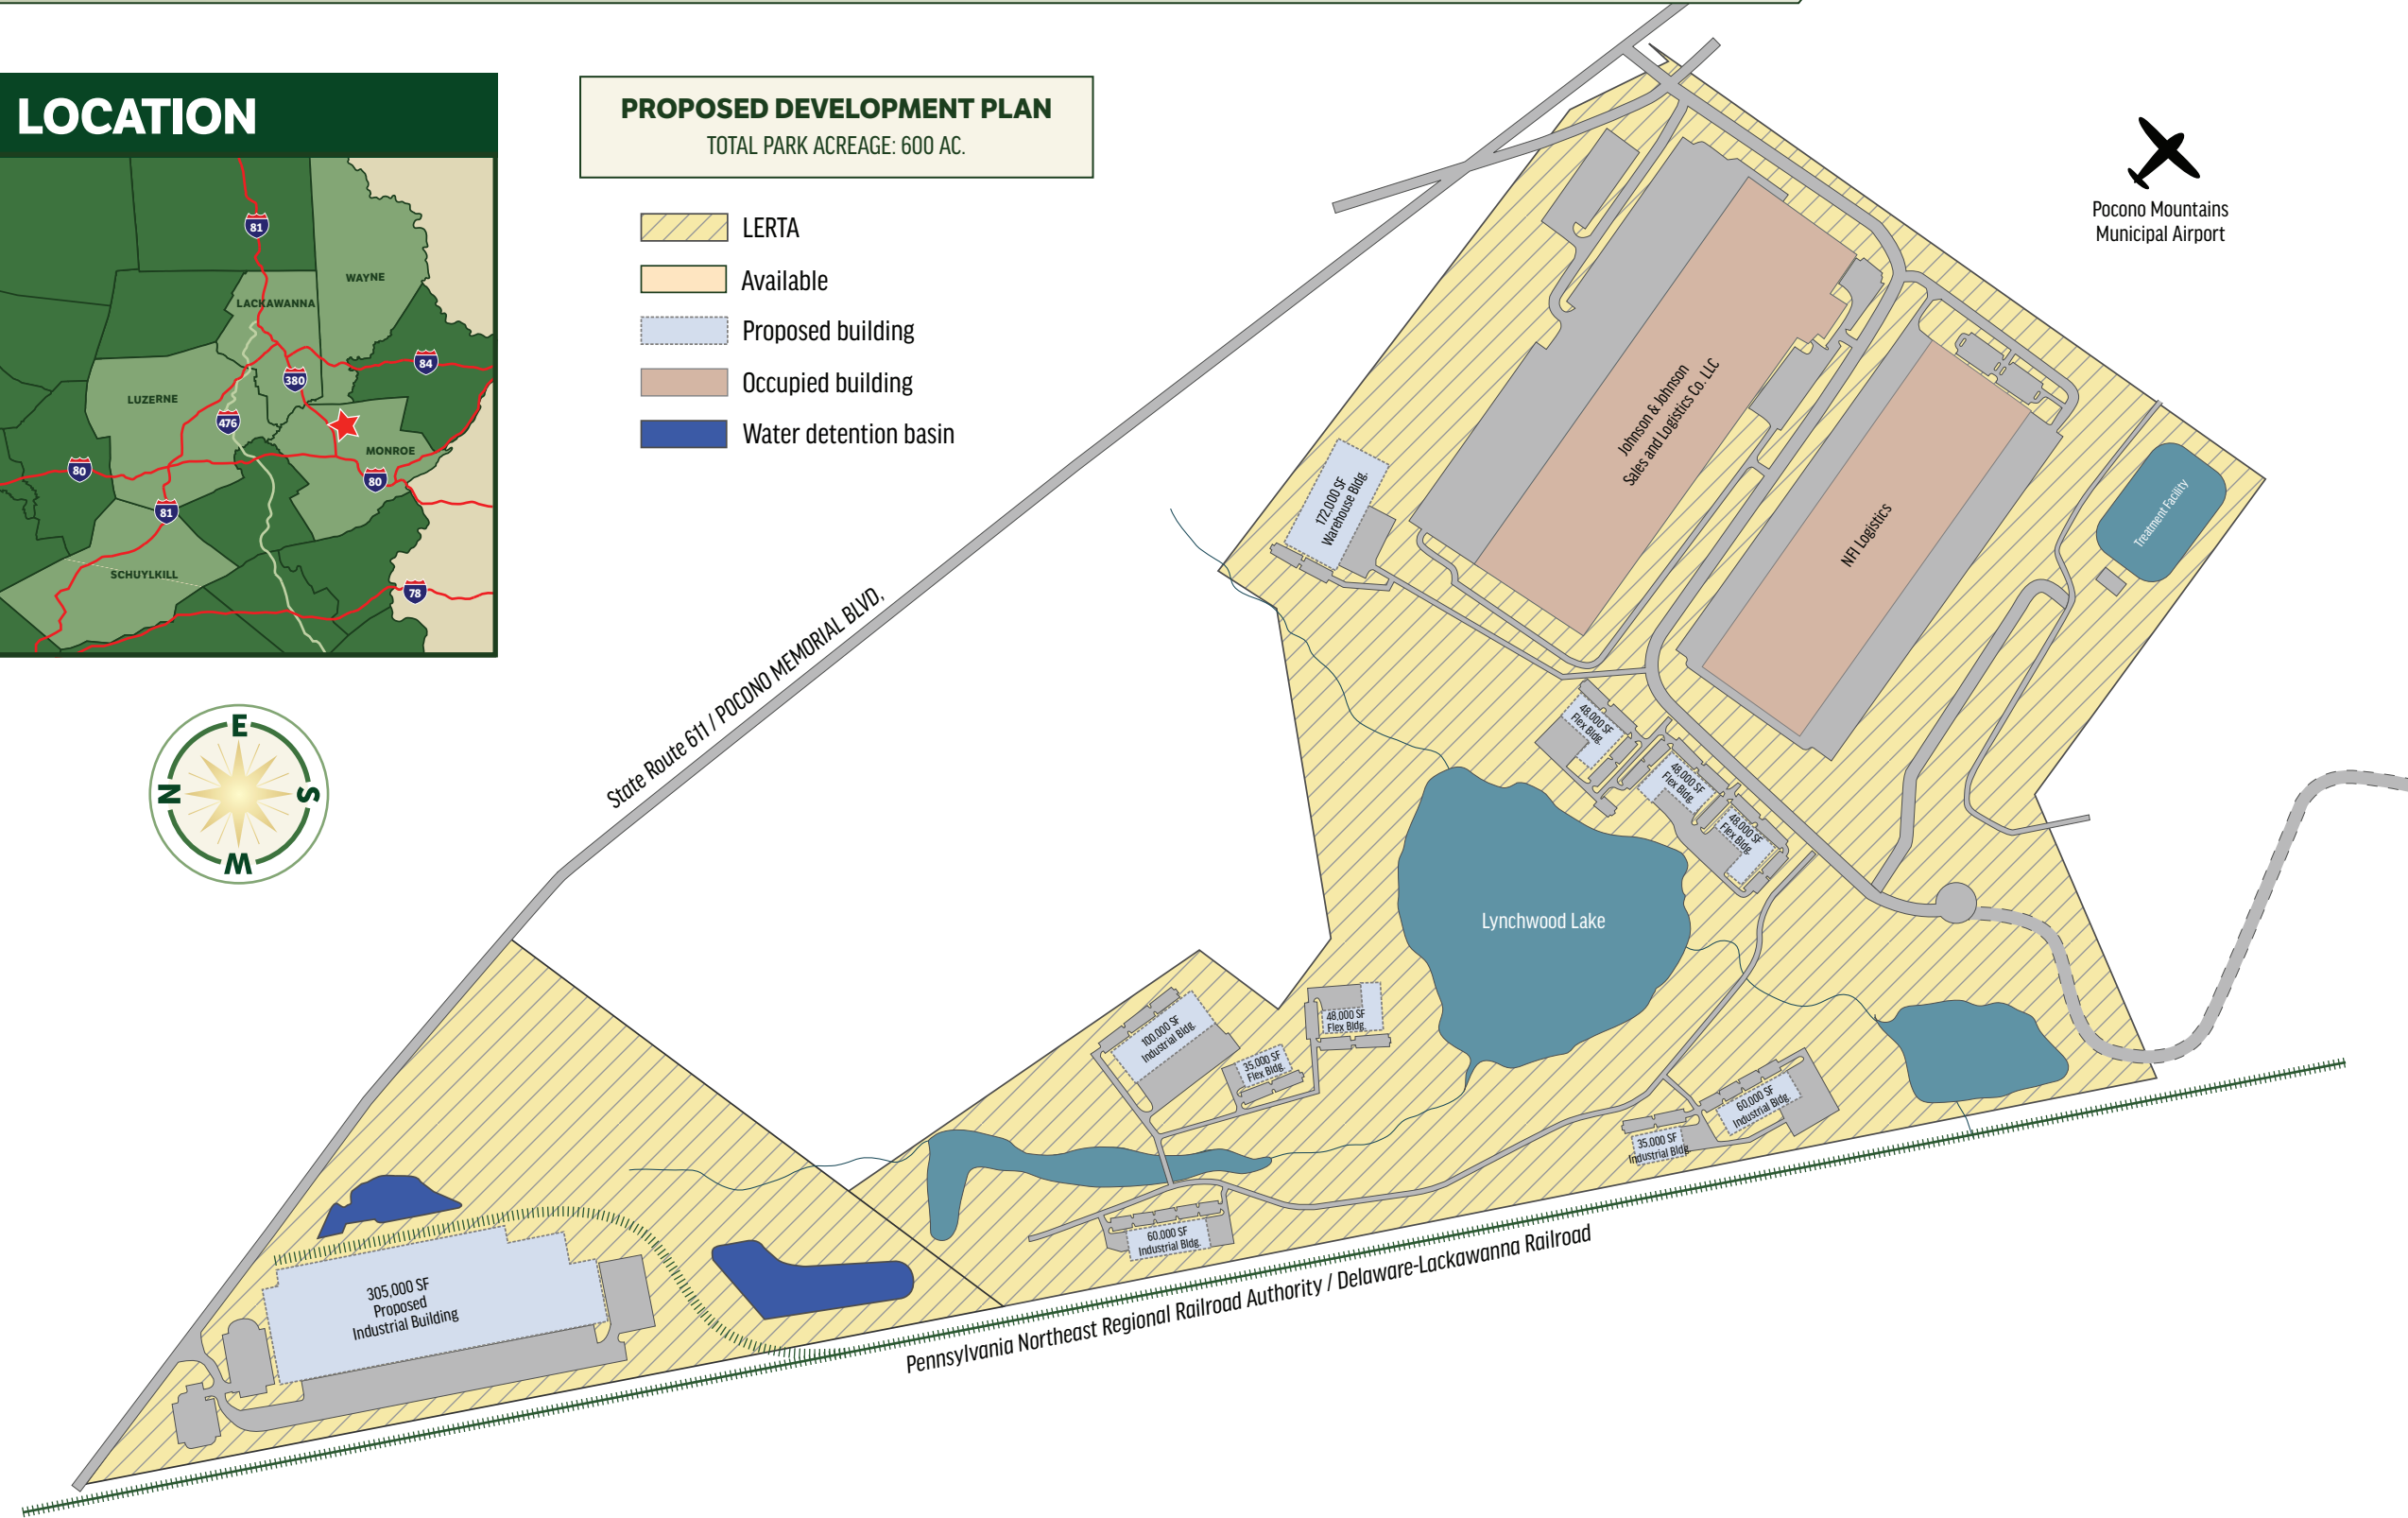

POCONO MOUNTAINS CORPORATE CENTER WEST

COOLBAUGH TOWNSHIP • MONROE COUNTY • PENNSYLVANIA

LOCATION

PROPOSED DEVELOPMENT PLAN

TOTAL PARK ACREAGE: 600 AC.

- LERTA
- Available
- Proposed building
- Occupied building
- Water detention basin