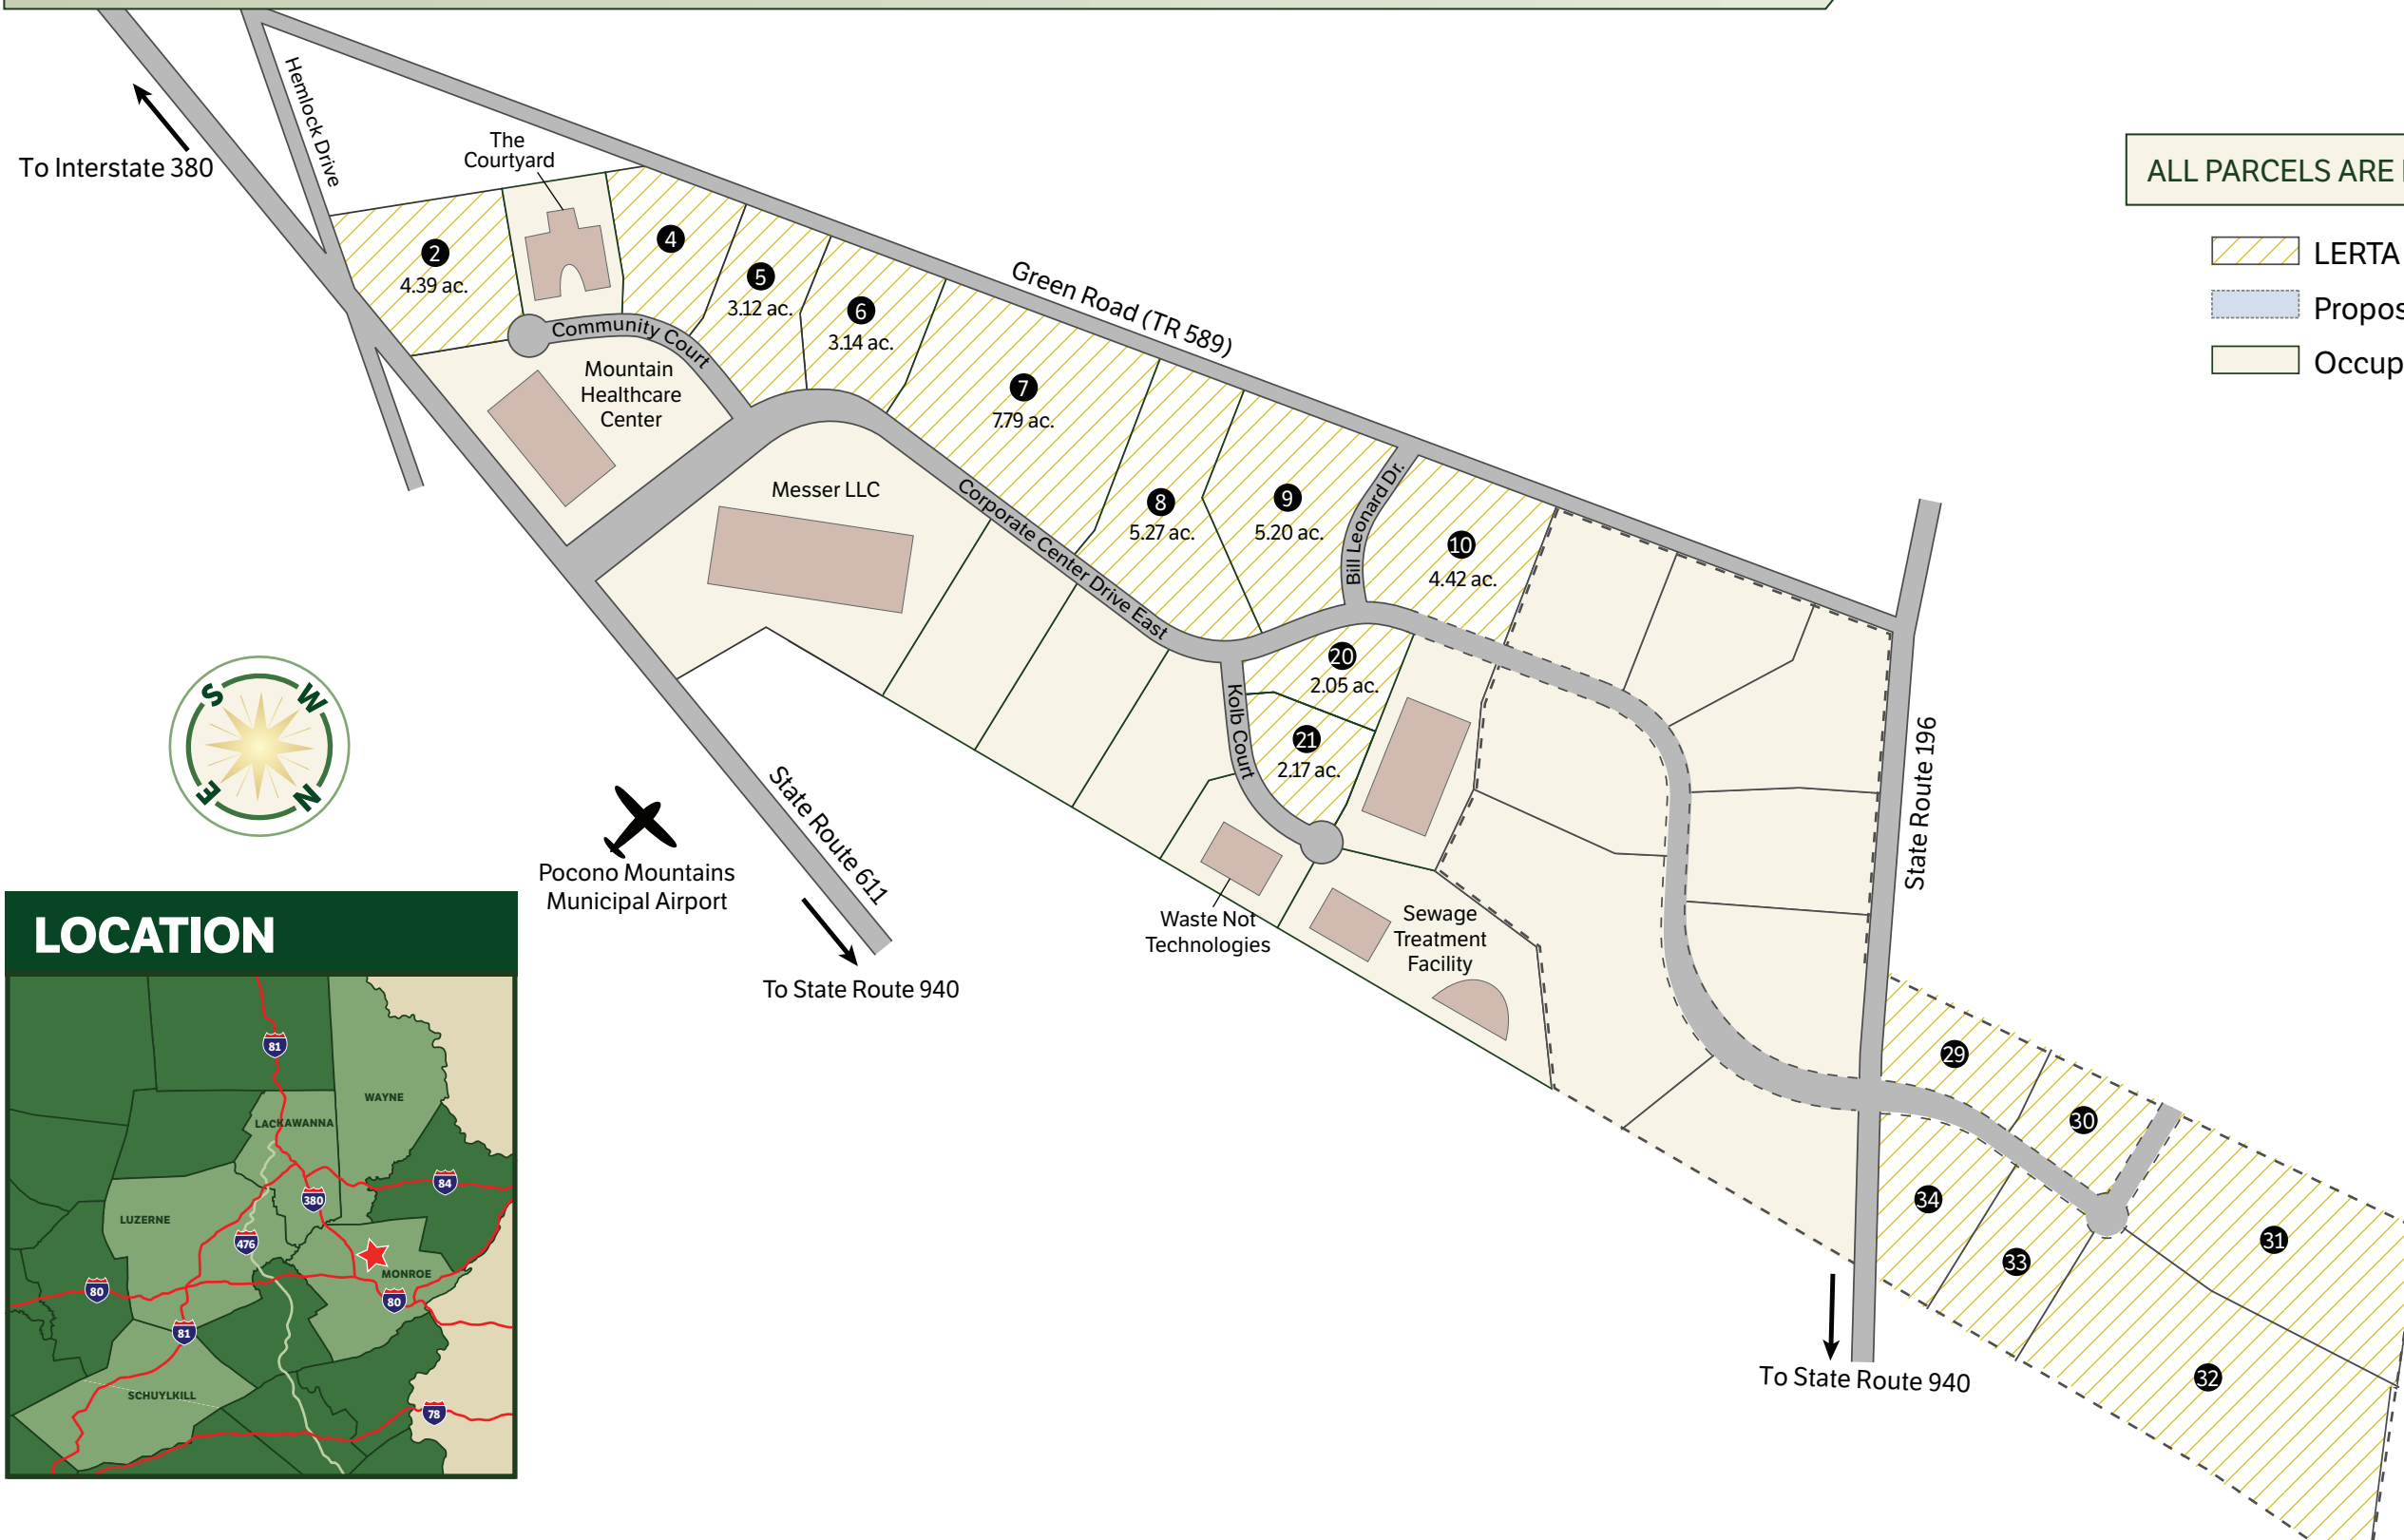

POCONO MOUNTAINS CORPORATE CENTER EAST

COOLBAUGH TOWNSHIP • MONROE COUNTY • PENNSYLVANIA

ALL PARCELS ARE LERTA DESIGNATED.

- LERTA designated
- Proposed building
- Occupied

CONTACTS

Pocono Mountains Economic Development Corporation

POCONO MOUNTAINS ECONOMIC DEVELOPMENT CORP.

.....

Charles Leonard
 Executive Director
 701 Main Street, Suite 407
 Stroudsburg, PA 18360

.....

Phone: 570-839-1992
 Toll Free: 877-736-7700
 info@pmedc.com
 www.pmedc.com